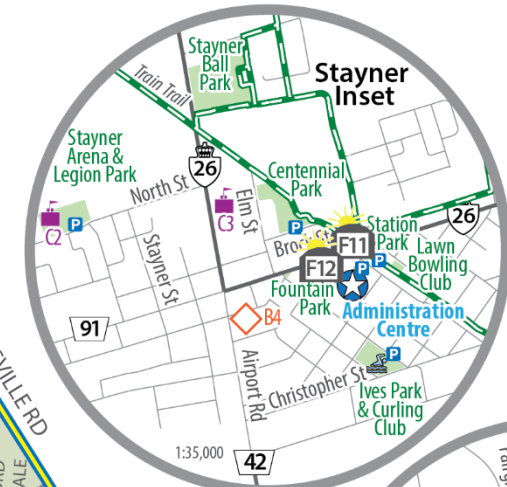

CLEARVIEW TOWNSHIP

Tourism & Recreation

Map Features

- Featured Destinations
- Airports
- EV Charging Stn.
- Parking
- Campgrounds
- Scenic Lookouts
- Hiking
- Biking
- Nordic Skiing
- Golf Courses
- Provincial Roads
- County Roads
- Local Roads/Streets
- Bruce Trail
- Ganaraska Trail
- OFATV Trails
- Clearview Trails
- Snowmobile Trails
- Provincial Parks(PP)/Reserves
- Conservation Areas (CA)
- County Forest Tracts
- Urban Areas & Named Places
- Niagara Escarpment

P - Parks & Recreation

- Clearview EcoPark & Dog Park
- P1 Carruthers Memorial Park
- P2 Centennial Park
- P3 Creemore Community Centre Park
- P4 Dunedin Park
- P5 Fountain Park
- P6 Gowan Memorial Park
- P7 Ives Park
- P8 Jardine Park
- P9 Lawn Bowling
- P10 Legion Park
- P11 Mad River Park
- P12 Mel McKean Memorial Park
- P13 New Lowell Recreation Park
- P14 Nottawa Ball Diamond
- P15 Singhampton Community Centre Park
- P16 Station Park
- P17 Station on the Green/Village Green
- P18 Stayner Ball Park
- P19 Islay Park

Clearview Township Administration Centre
217 Gideon St, Stayner

Additional EV charger at Brock Street Trail Head

B - Bed & Breakfast

- B1 Pretty River Valley Country Inn
- B2 The Klinck House
- B3 Bellmount House
- B4 Gables B&B
- B5 Avalon Clearview Studio B&B
- B6 The Cottage on the Noisy River
- B7 Sequel Inn Creemore
- B8 Clearview Station B&B
- B9 Lush Earth Oasis
- B10 Blacksmith House B&B
- B11 Emily's Place

F - Clearview Farm Fresh

- F1 Meesters Farms Ltd.
- F2 Morrison Pumpkin Farm
- F3 Gallacher's Orchard
- F4 South Bay Fields
- F5 Kennedy Orchards
- F6 McEachran & Sons Orchards
- F7 Dunroon Cyder & Farm
- F8 Orchard Crisp Apples
- F9 Lucia's Country Market
- F10 Fernwood Farms & Market
- F11 Music Market & Park It
- F12 Hill Billy Acres
- F13 Twelve Farms
- F14 A & D Bird Seed & Farm Market
- F15 Giffen's Country Market
- F16 Rural Roots Nursery & Market Garden
- F17 Creemore 100 Mile Store
- F18 Creemore Farmers' Market
- F19 Purple Hill Lavender Farm
- F20 Creemore Coffee Company

H - Small Halls

- H1 Avening Community Centre
- H2 Brentwood Community Centre
- H3 Creemore Station on the Green
- H4 Dunedin Community Centre
- H5 Nottawa Memorial Community Centre
- H6 The Dunroon Hall
- H7 Singhampton Community Centre & Park
- H8 Sunnisdale Corners Community Centre

C - Community Centres

- C1 Creemore Arena & Community Centre
- C2 Stayner Arena & Community Centre
- C3 Clearview Youth Centre

Map Scale - 1:100,000