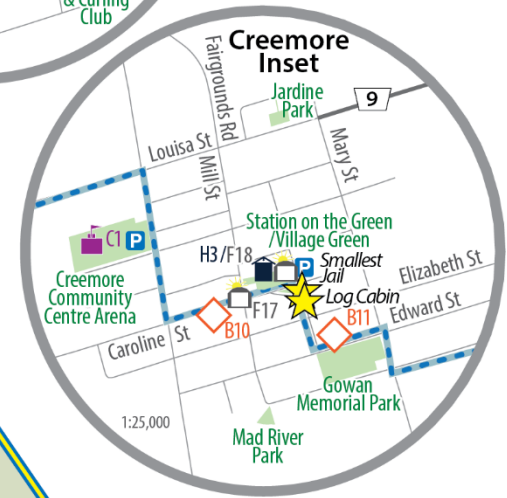

CLEARVIEW TOWNSHIP

Tourism & Recreation

Map Features

- Featured Destinations
- Airports
- EV Charging Stn.
- Parking
- Campgrounds
- Scenic Lookouts
- Hiking
- Biking
- Nordic Skiing
- Golf Courses
- Provincial Roads
- County Roads
- Local Roads/Streets
- Bruce Trail
- Ganaraska Trail
- OFATV Trails
- Clearview Trails
- Snowmobile Trails
- Provincial Parks(PP)/Reserves
- Conservation Areas (CA)
- County Forest Tracts
- Urban Areas & Named Places
- Niagara Escarpment

P - Parks & Recreation

- Clearview EcoPark & Dog Park
- P1 Carruthers Memorial Park
- P2 Centennial Park
- P3 Creemore Community Centre Park
- P4 Dunedin Park
- P5 Fountain Park
- P6 Gowan Memorial Park
- P7 Ives Park
- P8 Jardine Park
- P9 Lawn Bowling
- P10 Legion Park
- P11 Mad River Park
- P12 Mel McKean Memorial Park
- P13 New Lowell Recreation Park
- P14 Nottawa Ball Diamond
- P15 Singhampton Community Centre Park
- P16 Station Park
- P17 Station on the Green/Village Green
- P18 Stayner Ball Park
- P19 Islay Park

Clearview Township Administration Centre
217 Gideon St, Stayner

Additional EV charger at Brock Street Trail Head

B - Bed & Breakfast

- B1 Pretty River Valley Country Inn
- B2 The Klinck House
- B3 Bellmount House
- B4 Gables B&B
- B5 Avalon Clearview Studio B&B
- B6 The Cottage on the Noisy River
- B7 Sequel Inn Creemore
- B8 Clearview Station B&B
- B9 Lush Earth Oasis
- B10 Blacksmith House B&B
- B11 Emily's Place

F - Clearview Farm Fresh

- F1 Meesters Farms Ltd.
- F2 Morrison Pumpkin Farm
- F3 Gallacher's Orchard
- F4 South Bay Fields
- F5 Kennedy Orchards
- F6 McEachran & Sons Orchards
- F7 Dunroon Cyder & Farm
- F8 Orchard Crisp Apples
- F9 Lucia's Country Market
- F10 Fernwood Farms & Market
- F11 Music Market & Park It
- F12 Hill Billy Acres
- F13 Twelve Farms
- F14 A & D Bird Seed & Farm Market
- F15 Giffen's Country Market
- F16 Rural Roots Nursery & Market Garden
- F17 Creemore 100 Mile Store
- F18 Creemore Farmers' Market
- F19 Purple Hill Lavender Farm
- F20 Creemore Coffee Company

H - Small Halls

- H1 Avening Community Centre
- H2 Brentwood Community Centre
- H3 Creemore Station on the Green
- H4 Dunedin Community Centre
- H5 Nottawa Memorial Community Centre
- H6 The Dunroon Hall
- H7 Singhampton Community Centre & Park
- H8 Sunnisdale Corners Community Centre

C - Community Centres

- C1 Creemore Arena & Community Centre
- C2 Stayner Arena & Community Centre
- C3 Clearview Youth Centre

Map Scale - 1:100,000